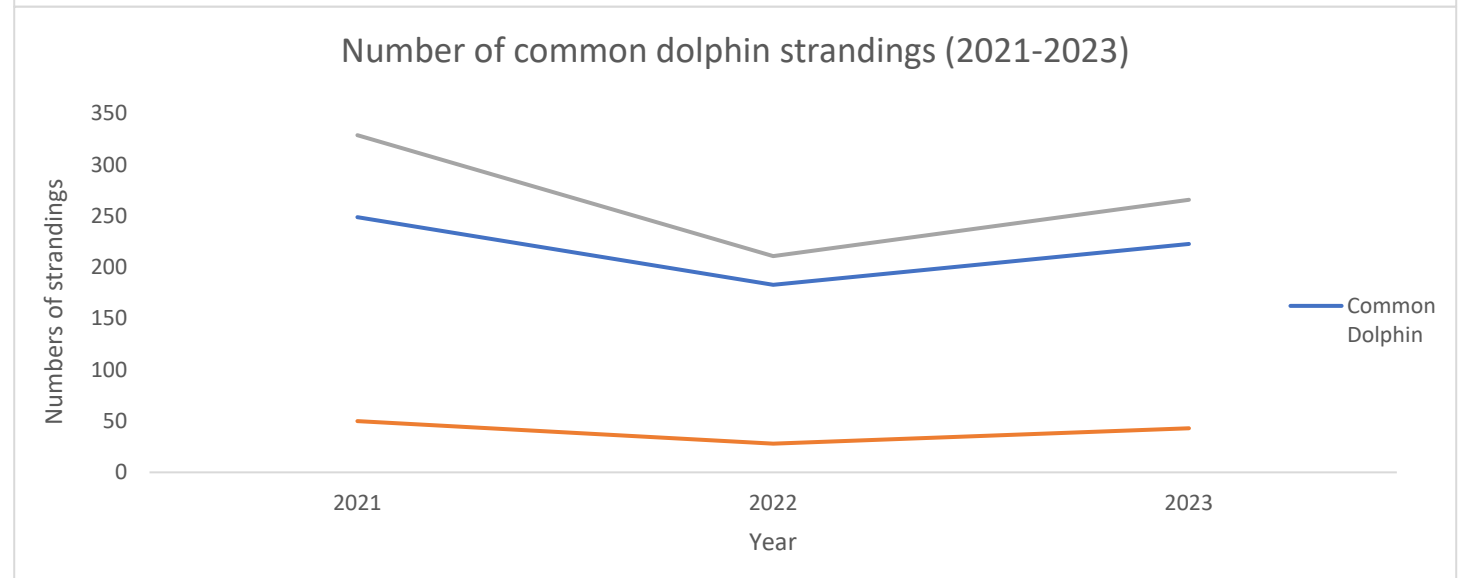

Common dolphin strandings

	Common dolphin	Common or Striped	Total
2021	279	50	329
2022	183	28	211
2023	223	43	246

	Live strandings		
2021	39	0	67
2022	20	0	49
2023	29	2	56

	2021	2022	2023
Sightings	456	487	571
Individuals	31141	27521	24070
Average Group size	68	56	42