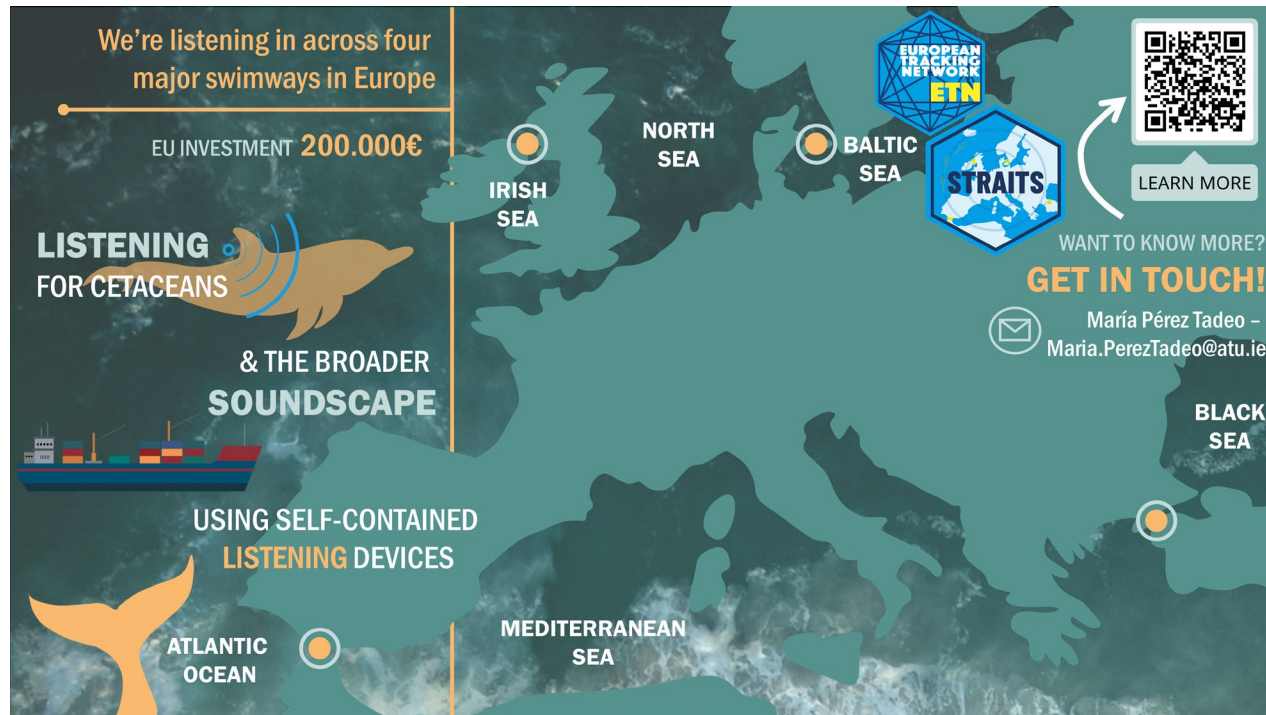

2021

2022

2023

Irish Whale
and Dolphin Group

STRAITS

Strategic Infrastructure for improved animal Tracking in European Seas

Funding: EU Horizon project (2023-2027)

Led by Loughs Agency. 10 partners from Europe and beyond