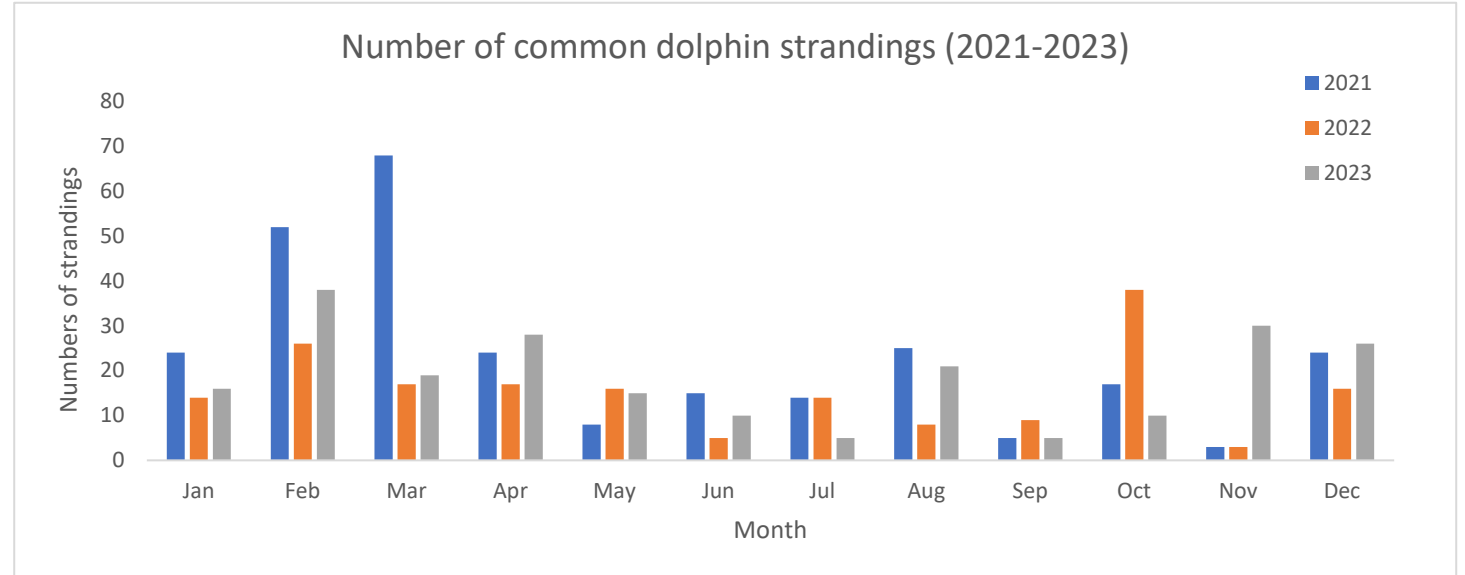

Common dolphin strandings

	Common dolphin	Common or Striped	Total
2021	279	50	329
2022	183	28	211
2023	223	43	246

	Live strandings		
2021	39	0	67
2022	20	0	49
2023	29	2	56

	2021	2022	2023
Sightings	456	487	571
Individuals	31141	27521	24070
Average Group size	68	56	42