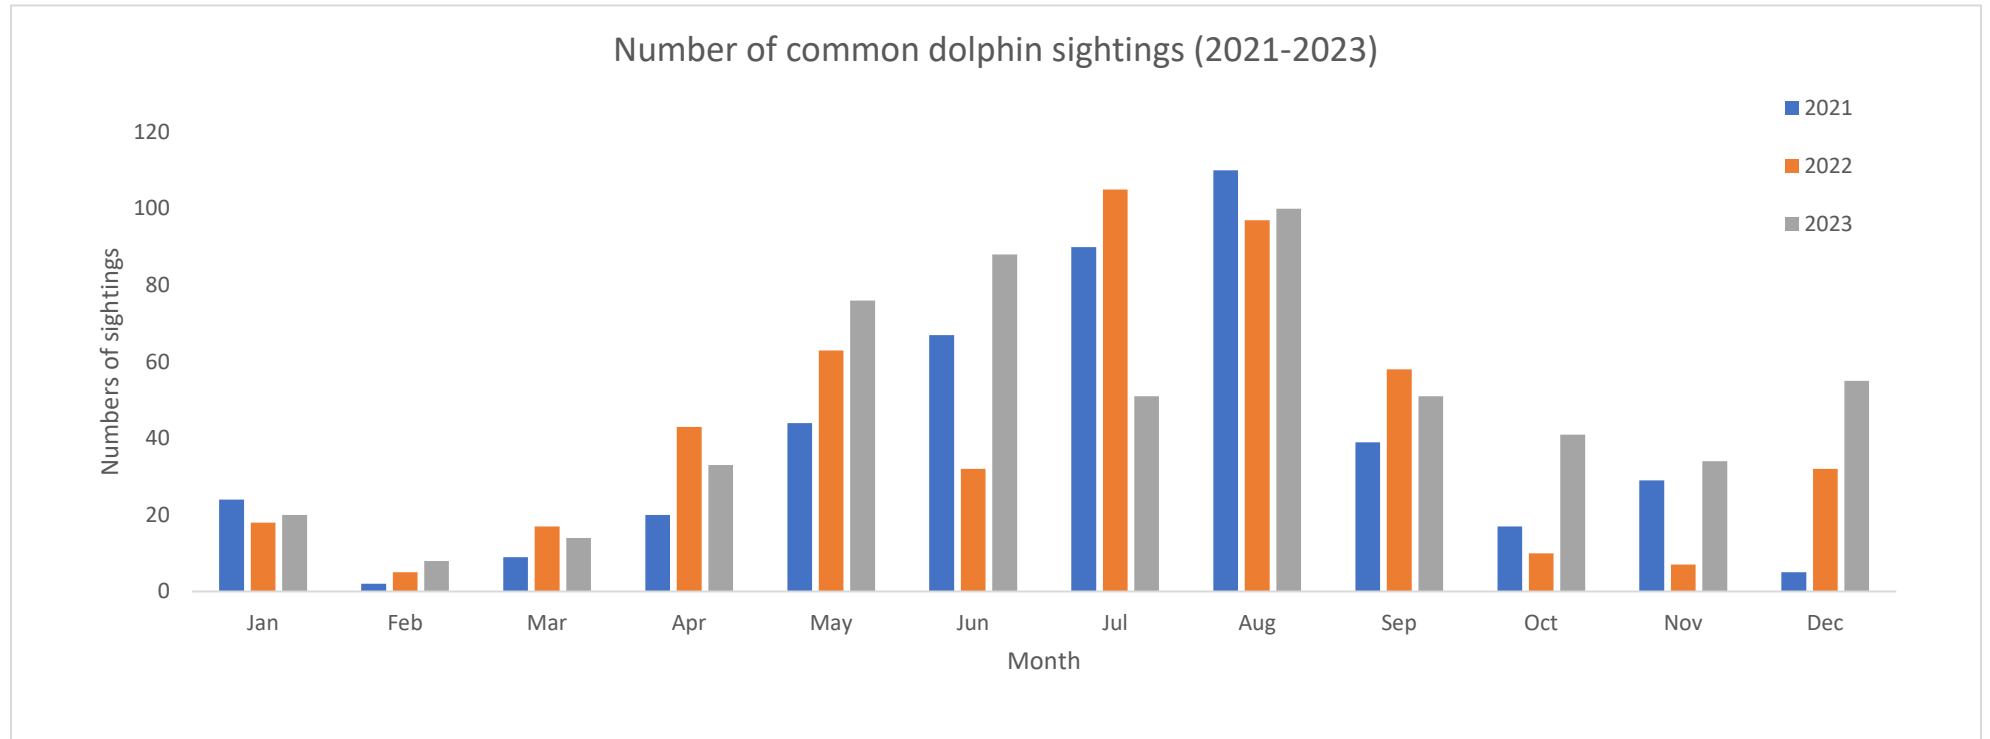

Common dolphin strandings

	Common dolphin	Common or Striped	Total
2021	279	50	329
2022	183	28	211
2023	223	43	246

	Live strandings		
2021	39	0	67
2022	20	0	49
2023	29	2	56

	2021	2022	2023
Sightings	456	487	571
Individuals	31141	27521	24070
Average Group size	68	56	42